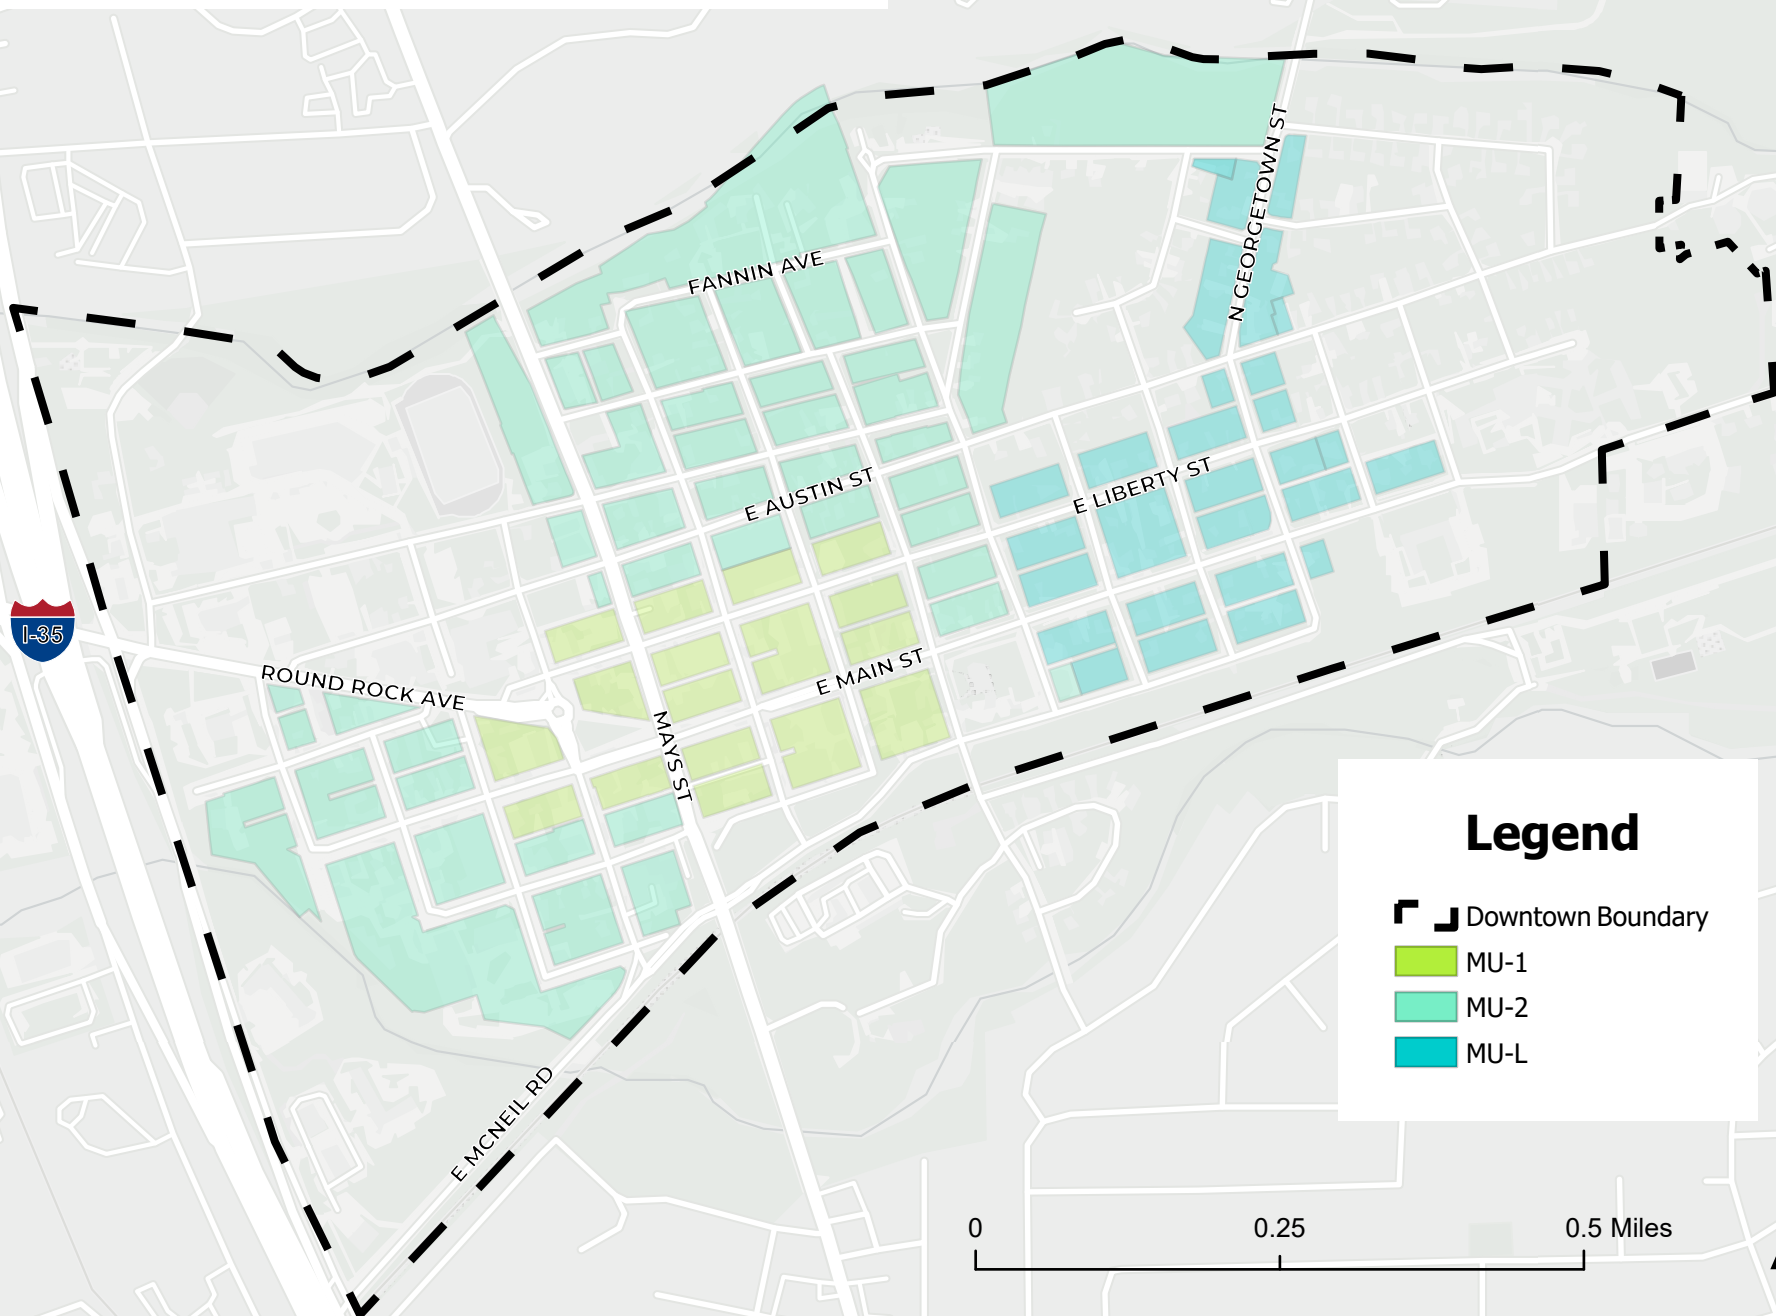

Downtown Mixed-Use Zoning Districts

Legend

- Downtown Boundary
- MU-1
- MU-2
- MU-L

Esri Community Maps Contributors, Austin Community College, Baylor University, City of Austin, County of Williamson, Texas Parks & Wildlife, CONANP, Esri, TomTom, Garmin, SafeGraph, GeoTechnologies, Inc, METI/NASA, USGS, EPA, NPS, US Census Bureau, USDA, USFWS